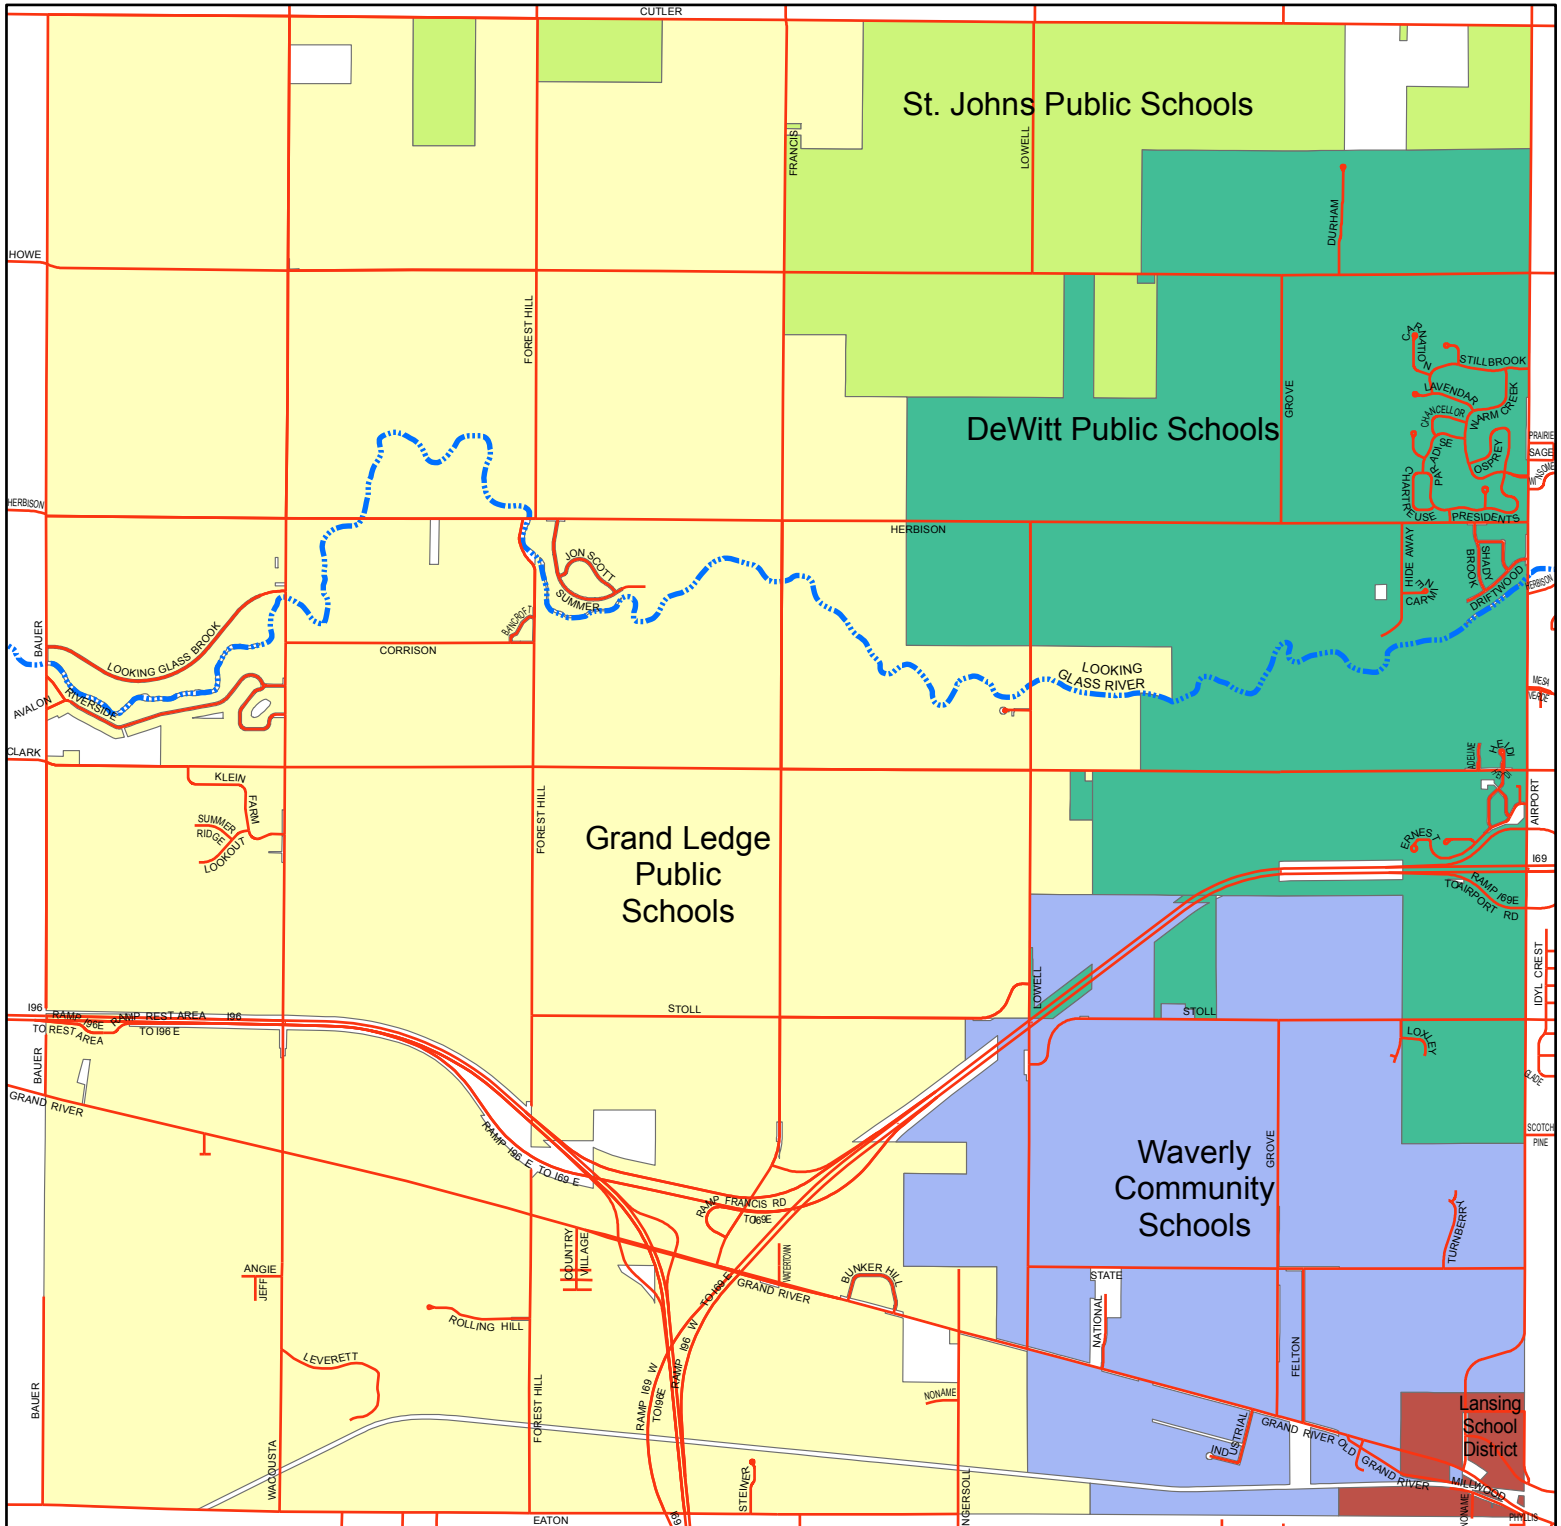

Watertown Township School Districts

Created by Clinton County GIS Dept
Not to be reproduced without the expressed
written consent of the GIS Department

Legend

- streets
- rivers
- DeWitt Public Schools
- Grand Ledge Public Schools
- Lansing School District
- St. Johns Public Schools
- Waverly Community Schools