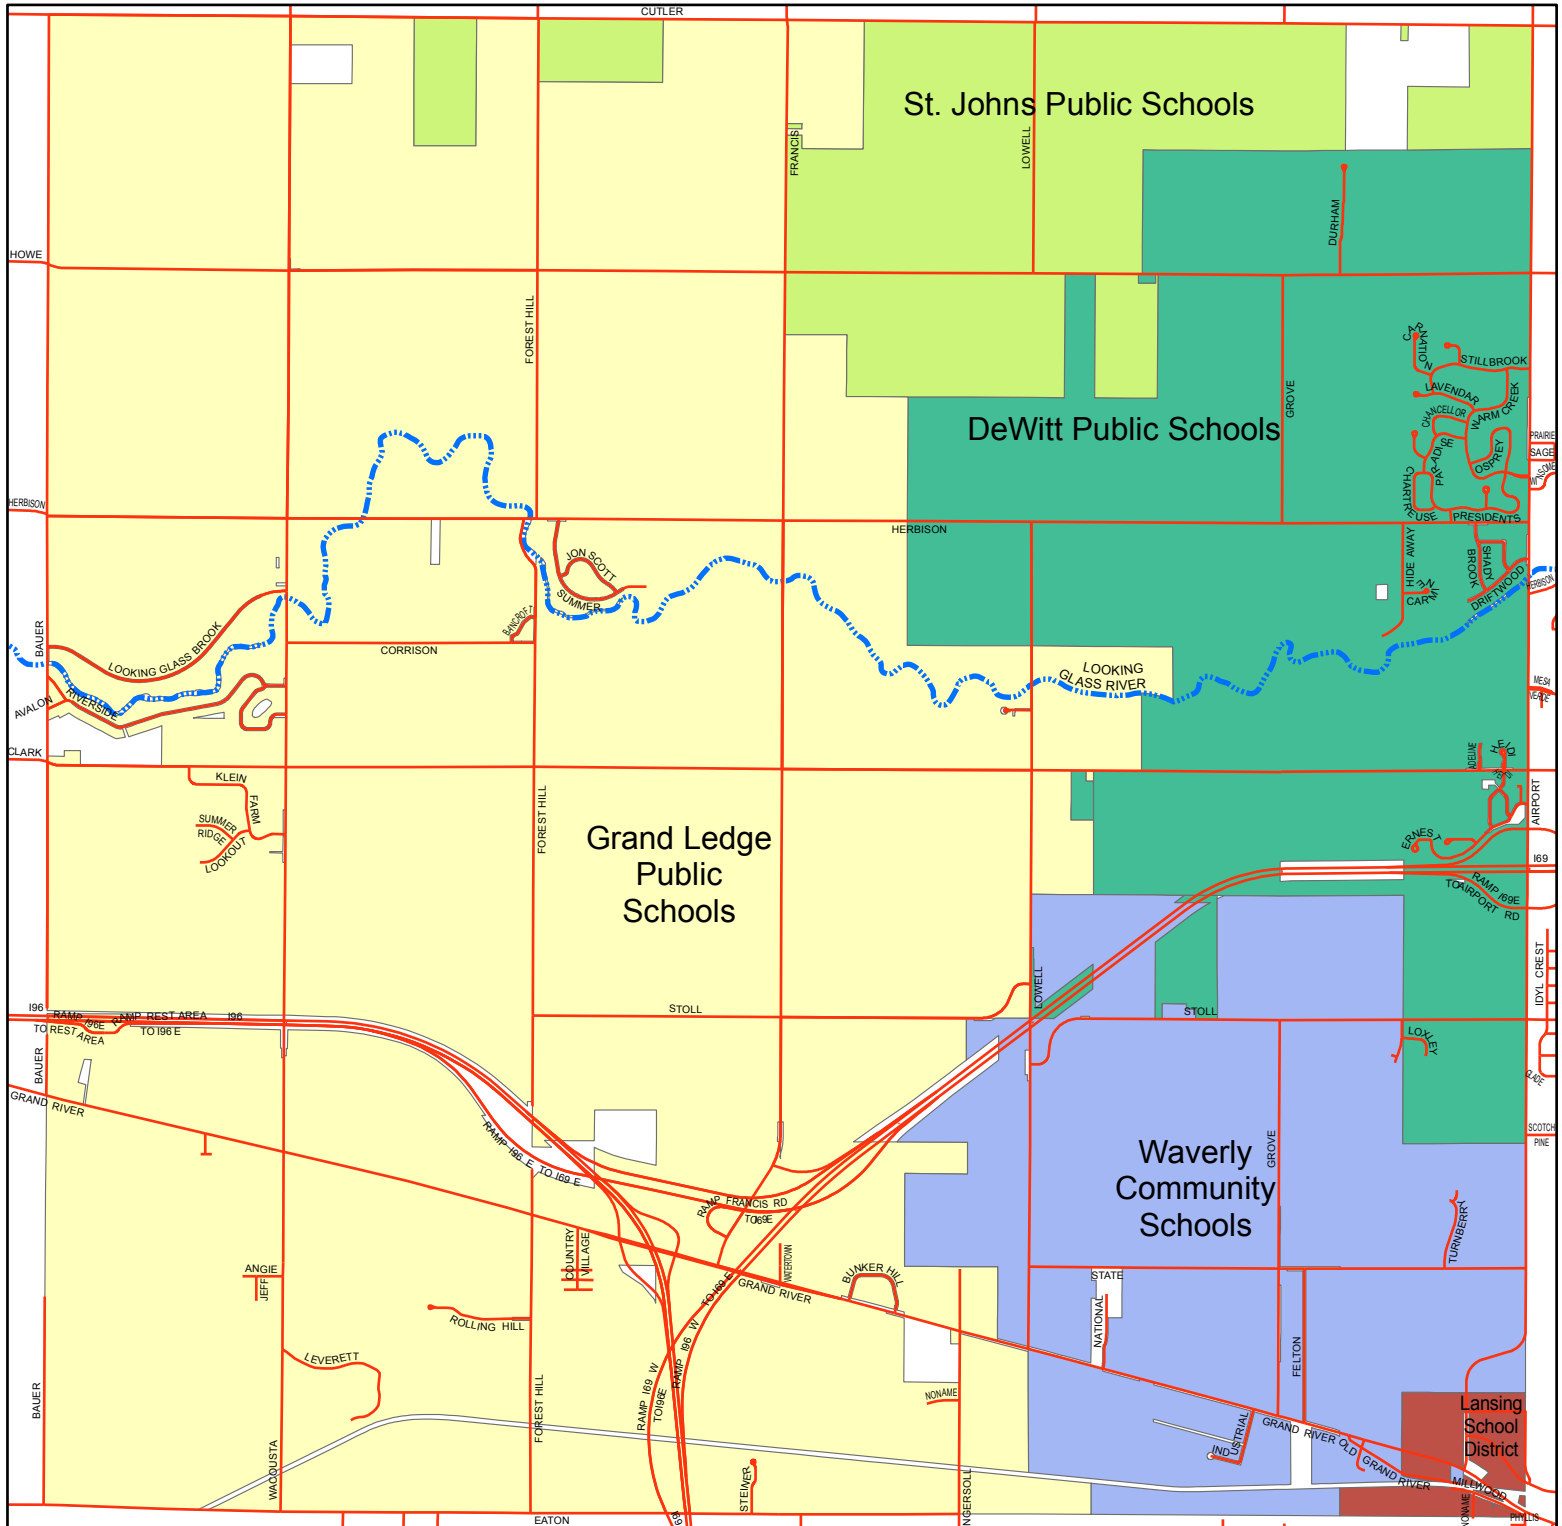

Watertown Township School Districts

Created by Clinton County GIS Dept
Not to be reproduced without the expressed
written consent of the GIS Department

Legend

- streets
- rivers
- DeWitt Public Schools
- Grand Ledge Public Schools
- Lansing School District
- St. Johns Public Schools
- Waverly Community Schools