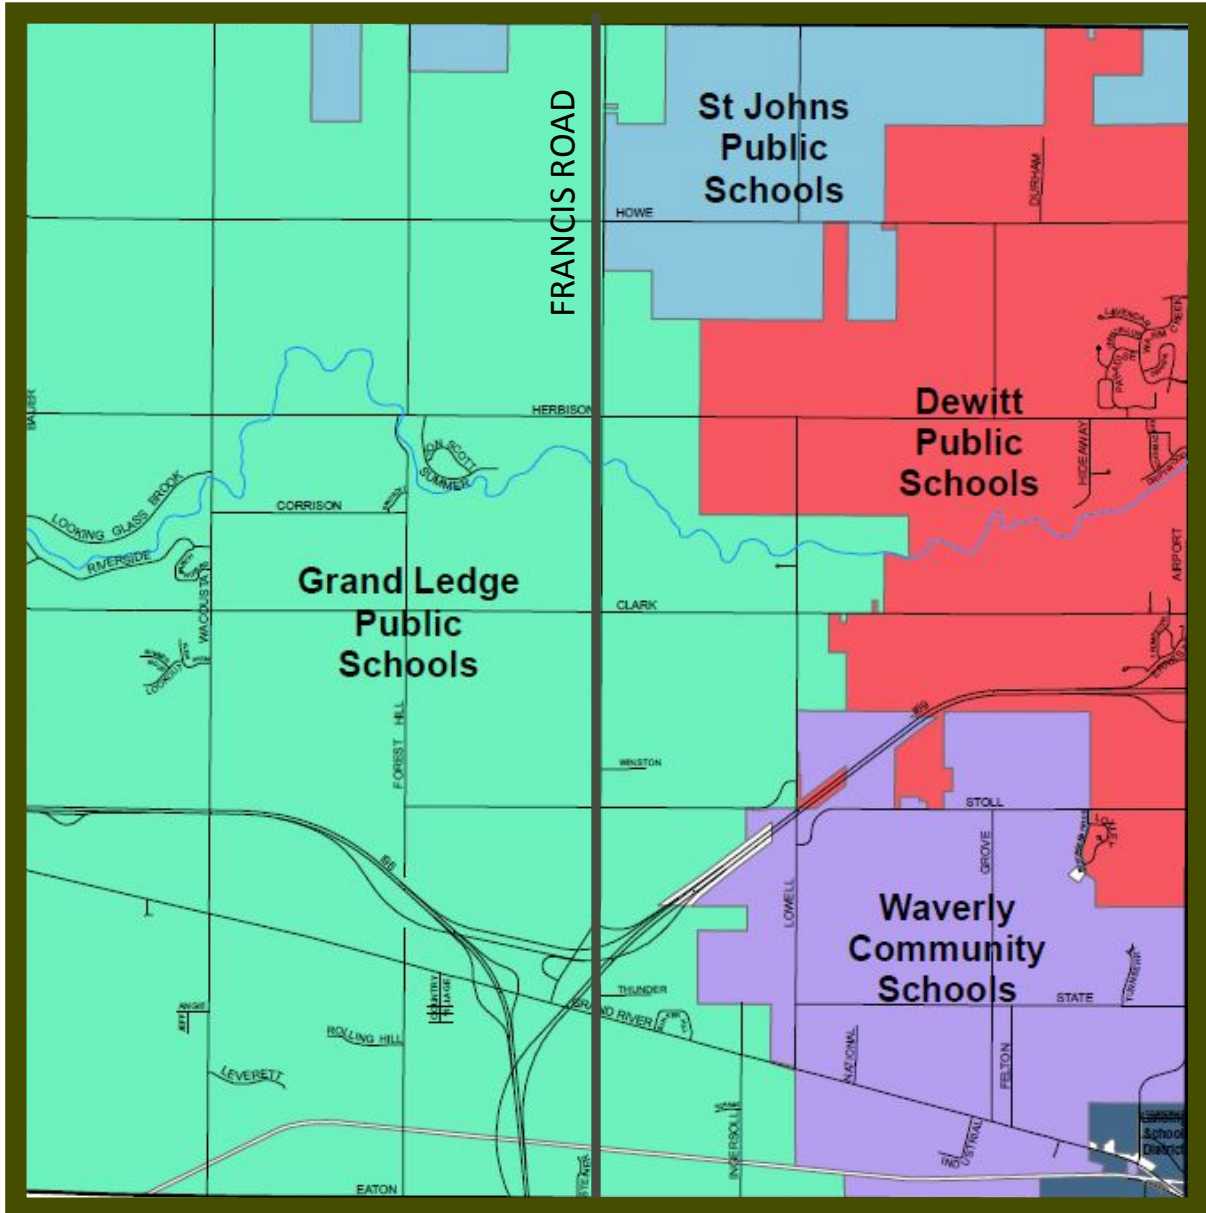

# WATERTOWN CHARTER TOWNSHIP PRECINCT MAP

## PRECINCT 1

## PRECINCT 2

**PRECINCT 1:** All of the area from Cutler Road on the north to Eaton Highway on the south that lies **WEST** of the centerline of Francis Road to the centerline of Bauer Road.

**PRECINCT 2:** All of the area from Cutler Road on the north to Eaton Highway on the south that lies **EAST** of the centerline of Francis Road to the centerline of Airport Road.